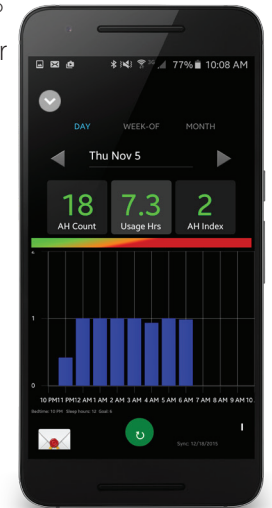

## Check Your Treatment Information

The backlit LCD Screen shows your treatment settings on the device. You can easily adjust your comfort settings directly on your device.

1. Treatment pressure display
2. Ramp progress indicator (if ramp set)
3. Ramp time remaining (if ramp set)
4. Battery status (if present)
5. AC Power indicator (if connected)
6. General status display (date, mode, Auto Start/Stop)
7. Fault indicator (if fault occurs)

It's great for camping or any where access to power is limited.

Shown Actual Size  
6.48" x 3.30" x 2.02"

## Check Your Sleep Data

Download your Z2 Auto<sup>®</sup> sleep data directly to your iOS or Android phone or tablet with the free Nitelog<sup>®</sup> mobile app.

Just download the app, connect to the Z2 via Bluetooth and you're ready to go.