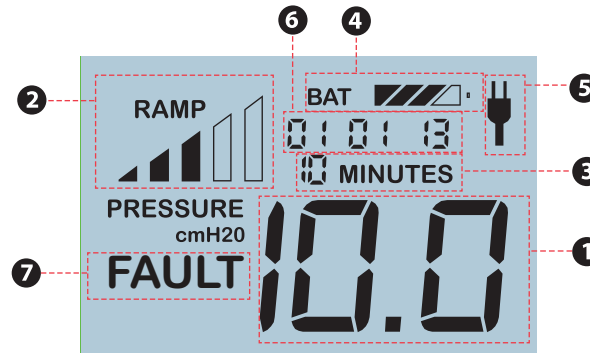

	Z2 CPAP	Z2 Auto
Fixed Pressure Mode	✗	✗
Auto Adjusting Pressure Mode		✗
Auto Stop Feature	✗	
Auto Start / Stop Feature		✗
Approved for In-Flight Use	✗	✗
PC Data Capable	✗	✗
Mobile Data Capable		✗
Pressure Range 4-20 cm H <sub>2</sub> O	✗	✗
Ramp 0-45 minutes	✗	✗
Z-Breathe® Comfort Feature	✗	✗
Auto Adjusting Voltage for World Travel (100-240v)	✗	✗
Qtube Included	✗	✗
No Special Mask Required	✗	✗

## Check Your Treatment Information

The backlit LCD Screen shows your treatment settings on the device. You can easily adjust your comfort settings directly on your device.

1. Treatment pressure display
2. Ramp progress indicator (if ramp set)
3. Ramp time remaining (if ramp set)
4. Battery status (if present)
5. AC Power indicator (if connected)
6. General status display (date, mode, Auto Start/Stop)
7. Fault indicator (if fault occurs)

It's great for camping or any where access to power is limited.

Shown Actual Size  
6.48" x 3.30" x 2.02"